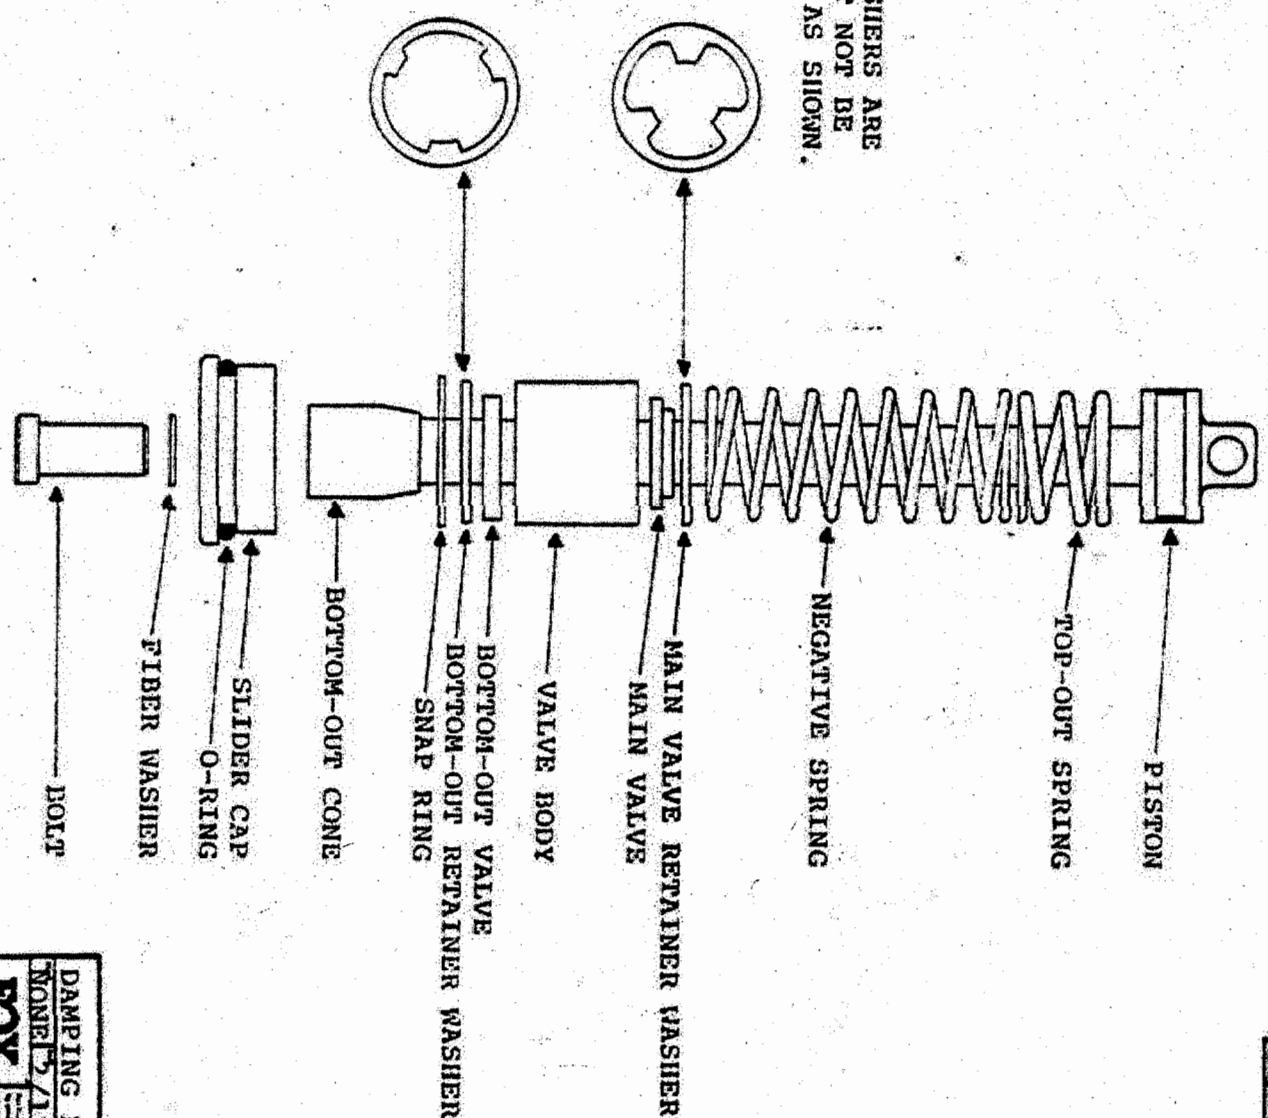

WARNING:
 THESE RETAINER WASHERS ARE
 DIFFERENT AND MUST NOT BE
 REVERSED. INSTALL AS SHOWN.

DAMPING ROD ASSEMBLY
MONIE 7/12 Y60

FOX
 MOTORCYCLE

Part No. 1